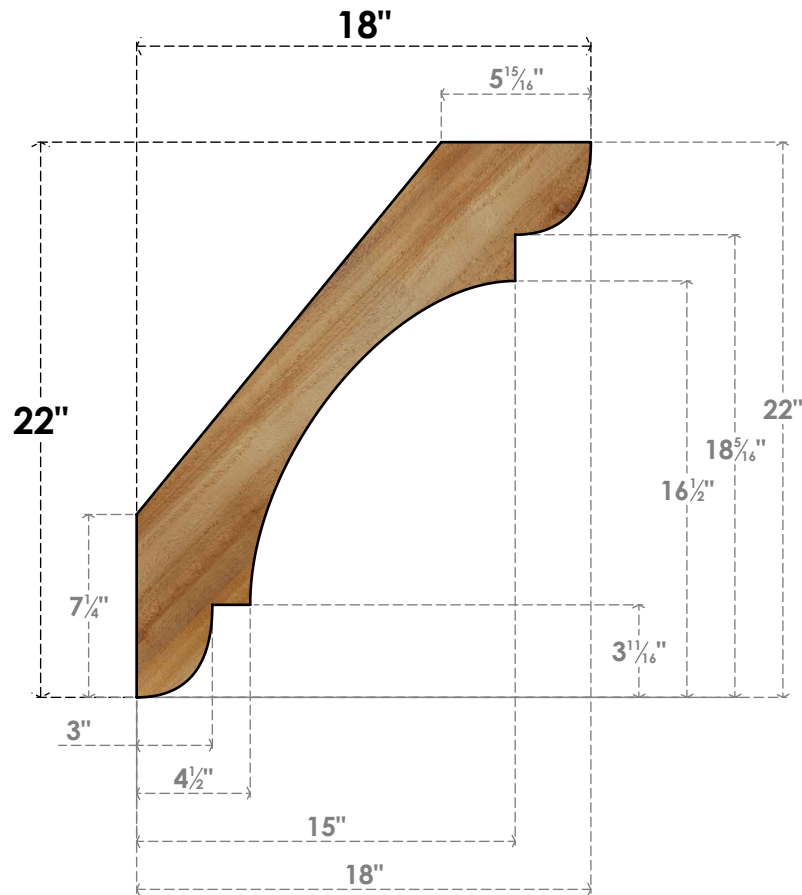

BRC04X18X22OLY00RWR

4"W X 18"D X 22"H OLYMPIC ROUGH SAWN BRACE, WESTERN RED CEDAR

SIDE

FRONT

EKENA MILLWORK
 2300 WEST MAIN ST.
 CLARKSVILLE, TX 75426
 TOLL FREE: 866-607-0453
 WWW.EKENAMILLWORK.COM

NOTES

1. INSTALLATION TO BE COMPLETED IN ACCORDANCE WITH MANUFACTURER'S SPECIFICATIONS.
2. DRAWING MAY NOT BE TO SCALE
3. THIS DRAWING IS INTENDED FOR DESIGN AND PLANNING PURPOSES ONLY.
4. ALL INFORMATION CONTAINED HEREIN WAS CURRENT AT THE TIME OF DEVELOPMENT BUT MUST BE REVIEWED AND APPROVED BY THE PRODUCT MANUFACTURER TO BE CONSIDERED ACCURATE.
5. PRODUCTS ARE NOT KILN DRIED. THIS ITEM IS UNIQUE AND WILL CONTAIN THE NATURAL VARIATIONS THAT THE WOOD SPECIES OFFERS. THIS MAY RESULT IN VARIATIONS UP TO 1/4"