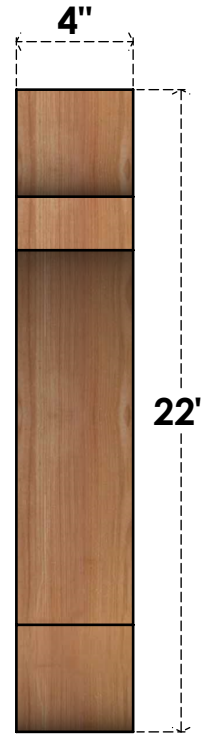

BRC04X18X22OLY00RWR

4"W X 18"D X 22"H OLYMPIC ROUGH SAWN BRACE, WESTERN RED CEDAR

SIDE

FRONT

EKENA MILLWORK
 2300 WEST MAIN ST.
 CLARKSVILLE, TX 75426
 TOLL FREE: 866-607-0453
 WWW.EKENAMILLWORK.COM

NOTES

1. INSTALLATION TO BE COMPLETED IN ACCORDANCE WITH MANUFACTURER'S SPECIFICATIONS.
2. DRAWING MAY NOT BE TO SCALE
3. THIS DRAWING IS INTENDED FOR DESIGN AND PLANNING PURPOSES ONLY.
4. ALL INFORMATION CONTAINED HEREIN WAS CURRENT AT THE TIME OF DEVELOPMENT BUT MUST BE REVIEWED AND APPROVED BY THE PRODUCT MANUFACTURER TO BE CONSIDERED ACCURATE.
5. PRODUCTS ARE NOT KILN DRIED. THIS ITEM IS UNIQUE AND WILL CONTAIN THE NATURAL VARIATIONS THAT THE WOOD SPECIES OFFERS. THIS MAY RESULT IN VARIATIONS UP TO 1/4"